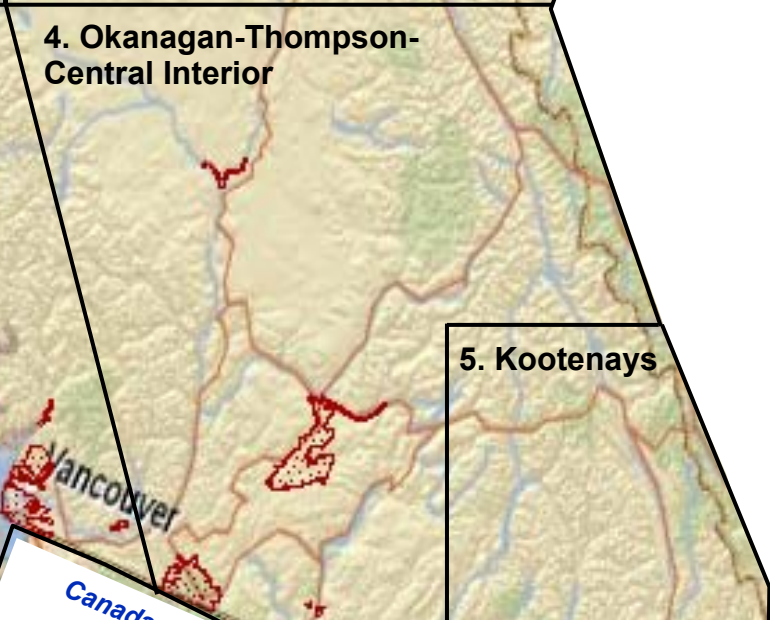

British Columbia Important Bird Areas All Regions

1. North Coast & Haida Gwaii

2. Northern Interior

3. South Coast & Islands

4. Okanagan-Thompson-Central Interior

5. Kootenays

British Columbia Important Bird Areas

1. North Coast & Haida Gwaii

British Columbia Important Bird Areas

2. Northern Interior

0 130 km

British Columbia Important Bird Areas

3. South Coast & Islands

Inset Map

British Columbia Important Bird Areas

4. Okanagan-Thompson-Central Interior

0 115 km

British Columbia Important Bird Areas

5. Kootenays

0 50 km

BCnature
FEDERATION OF BC NATURALISTS