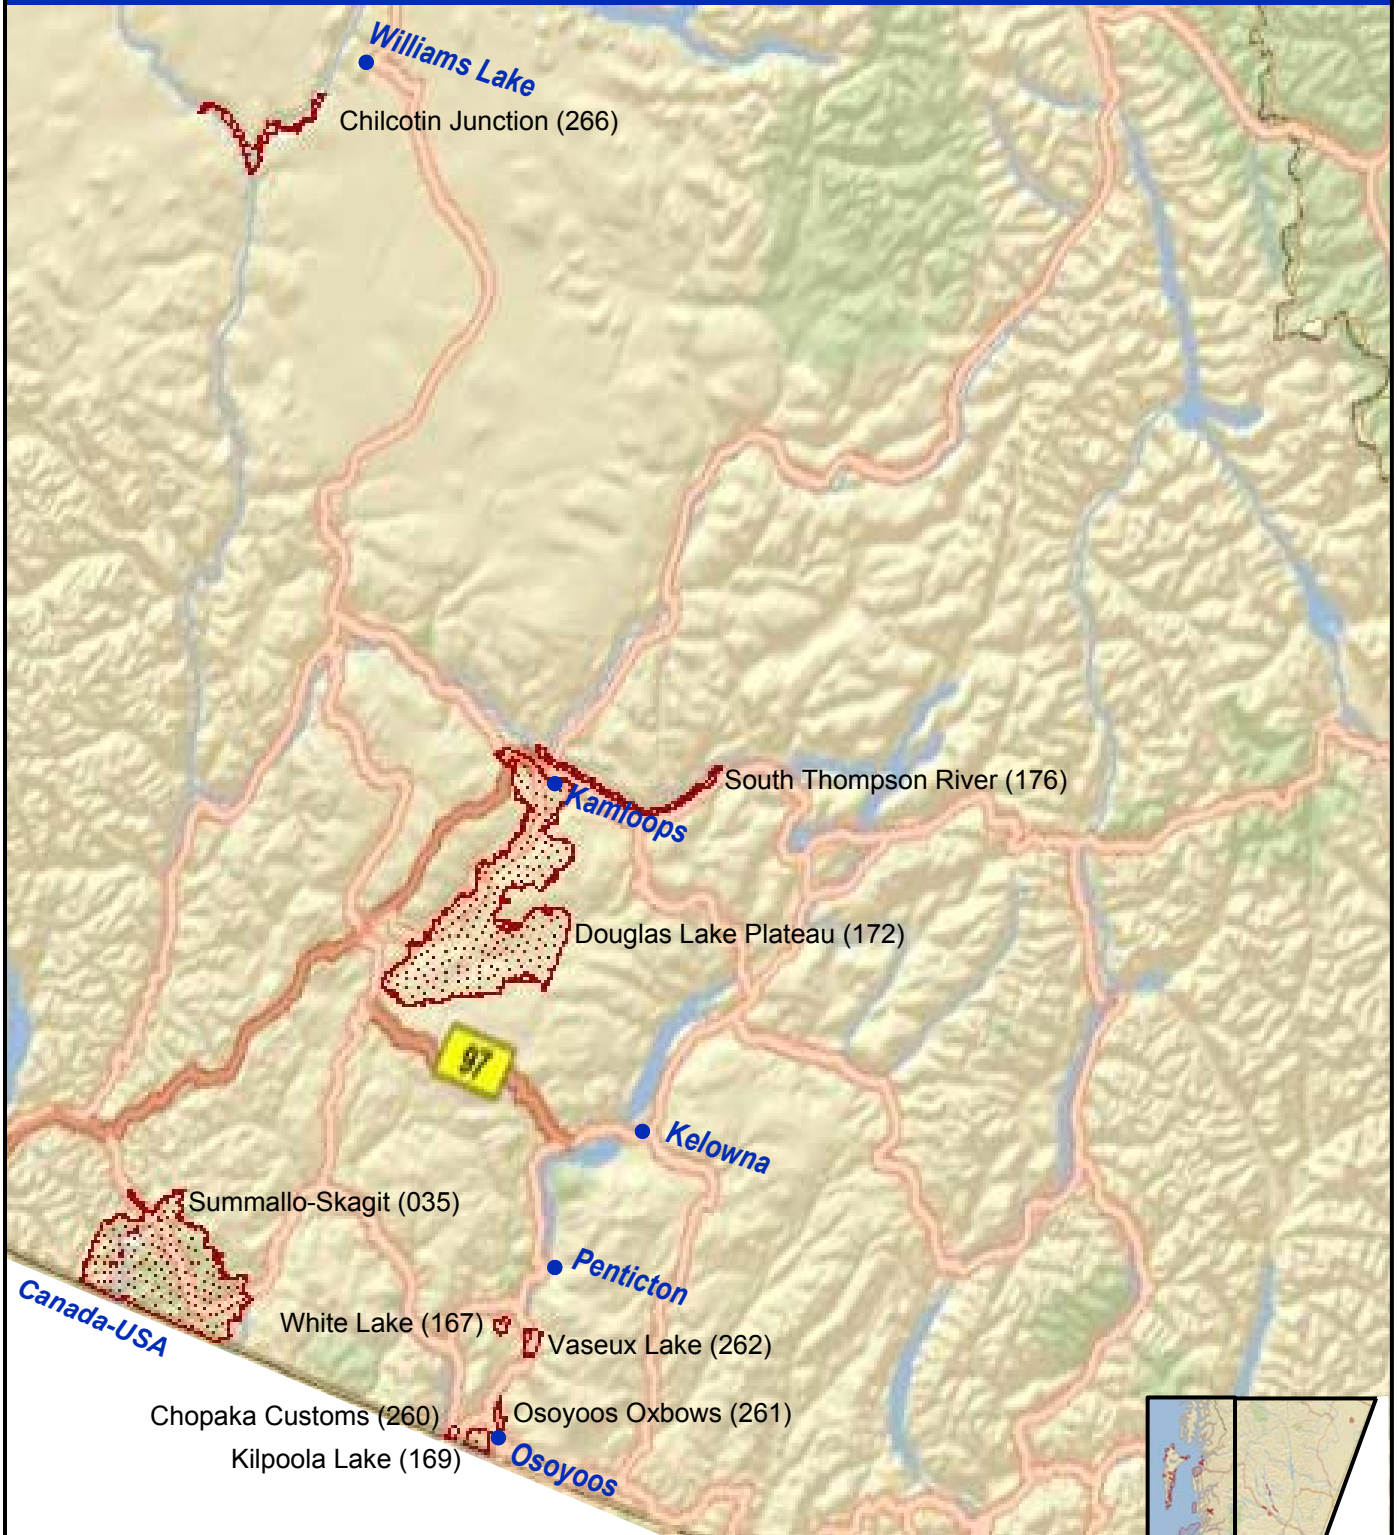

British Columbia Important Bird Areas All Regions

1. North Coast & Haida Gwaii

2. Northern Interior

3. South Coast & Islands

4. Okanagan-Thompson-Central Interior

5. Kootenays

British Columbia Important Bird Areas

1. North Coast & Haida Gwaii

British Columbia Important Bird Areas

2. Northern Interior

0 130 km

British Columbia Important Bird Areas

3. South Coast & Islands

Inset Map

British Columbia Important Bird Areas

4. Okanagan-Thompson-Central Interior

0 115 km

British Columbia Important Bird Areas

5. Kootenays

0 50 km

BCnature
FEDERATION OF BC NATURALISTS