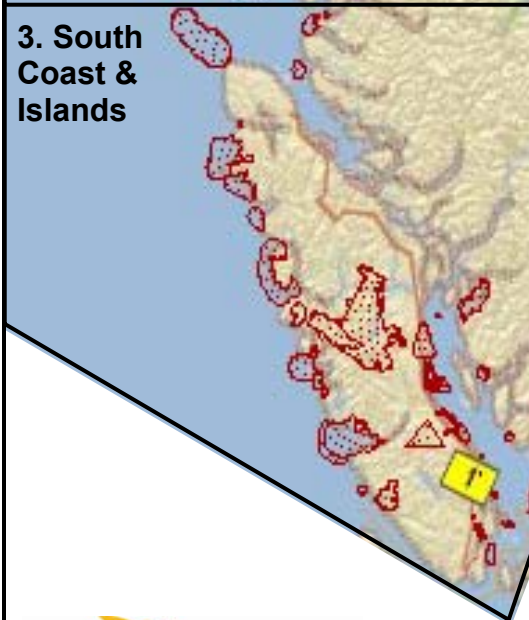

British Columbia Important Bird Areas All Regions

1. North Coast & Haida Gwaii

2. Northern Interior

3. South Coast & Islands

4. Okanagan-Thompson-Central Interior

5. Kootenays

British Columbia Important Bird Areas

1. North Coast & Haida Gwaii

British Columbia Important Bird Areas

2. Northern Interior

0 130 km

British Columbia Important Bird Areas

3. South Coast & Islands

Inset Map

British Columbia Important Bird Areas

4. Okanagan-Thompson-Central Interior

0 115 km

British Columbia Important Bird Areas

5. Kootenays

0 50 km

BCnature
FEDERATION OF BC NATURALISTS