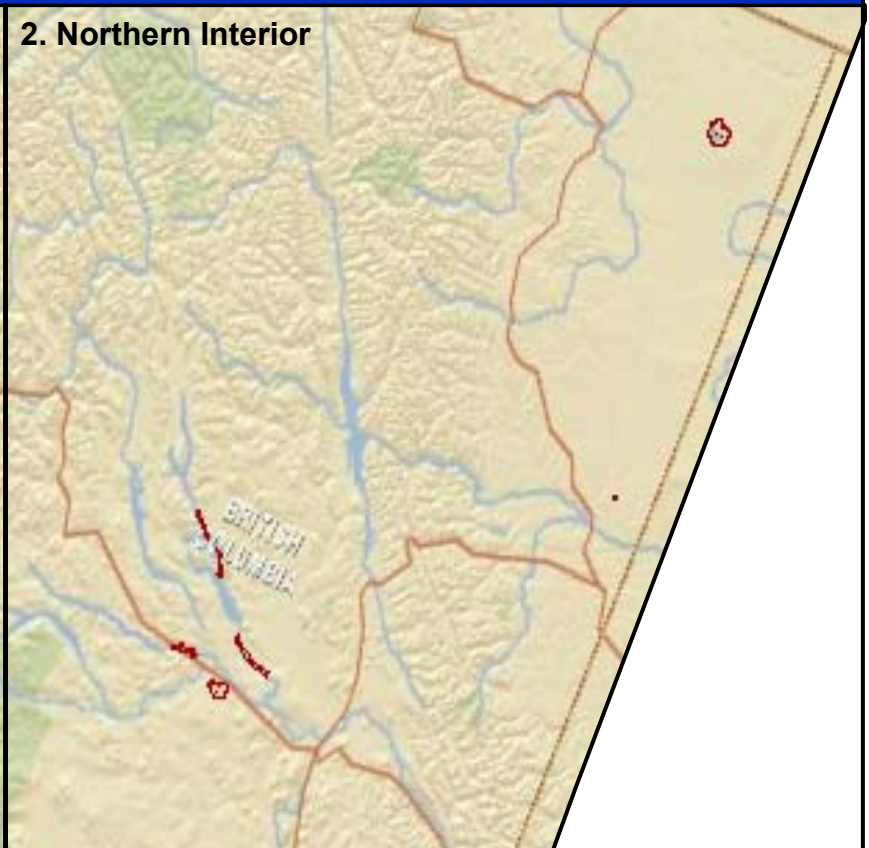

British Columbia Important Bird Areas All Regions

1. North Coast & Haida Gwaii

2. Northern Interior

3. South Coast & Islands

4. Okanagan-Thompson-Central Interior

5. Kootenays

British Columbia Important Bird Areas

1. North Coast & Haida Gwaii

British Columbia Important Bird Areas

2. Northern Interior

0 130 km

British Columbia Important Bird Areas

3. South Coast & Islands

Inset Map

British Columbia Important Bird Areas

4. Okanagan-Thompson-Central Interior

0 115 km

British Columbia Important Bird Areas

5. Kootenays

0 50 km

BCnature
FEDERATION OF BC NATURALISTS