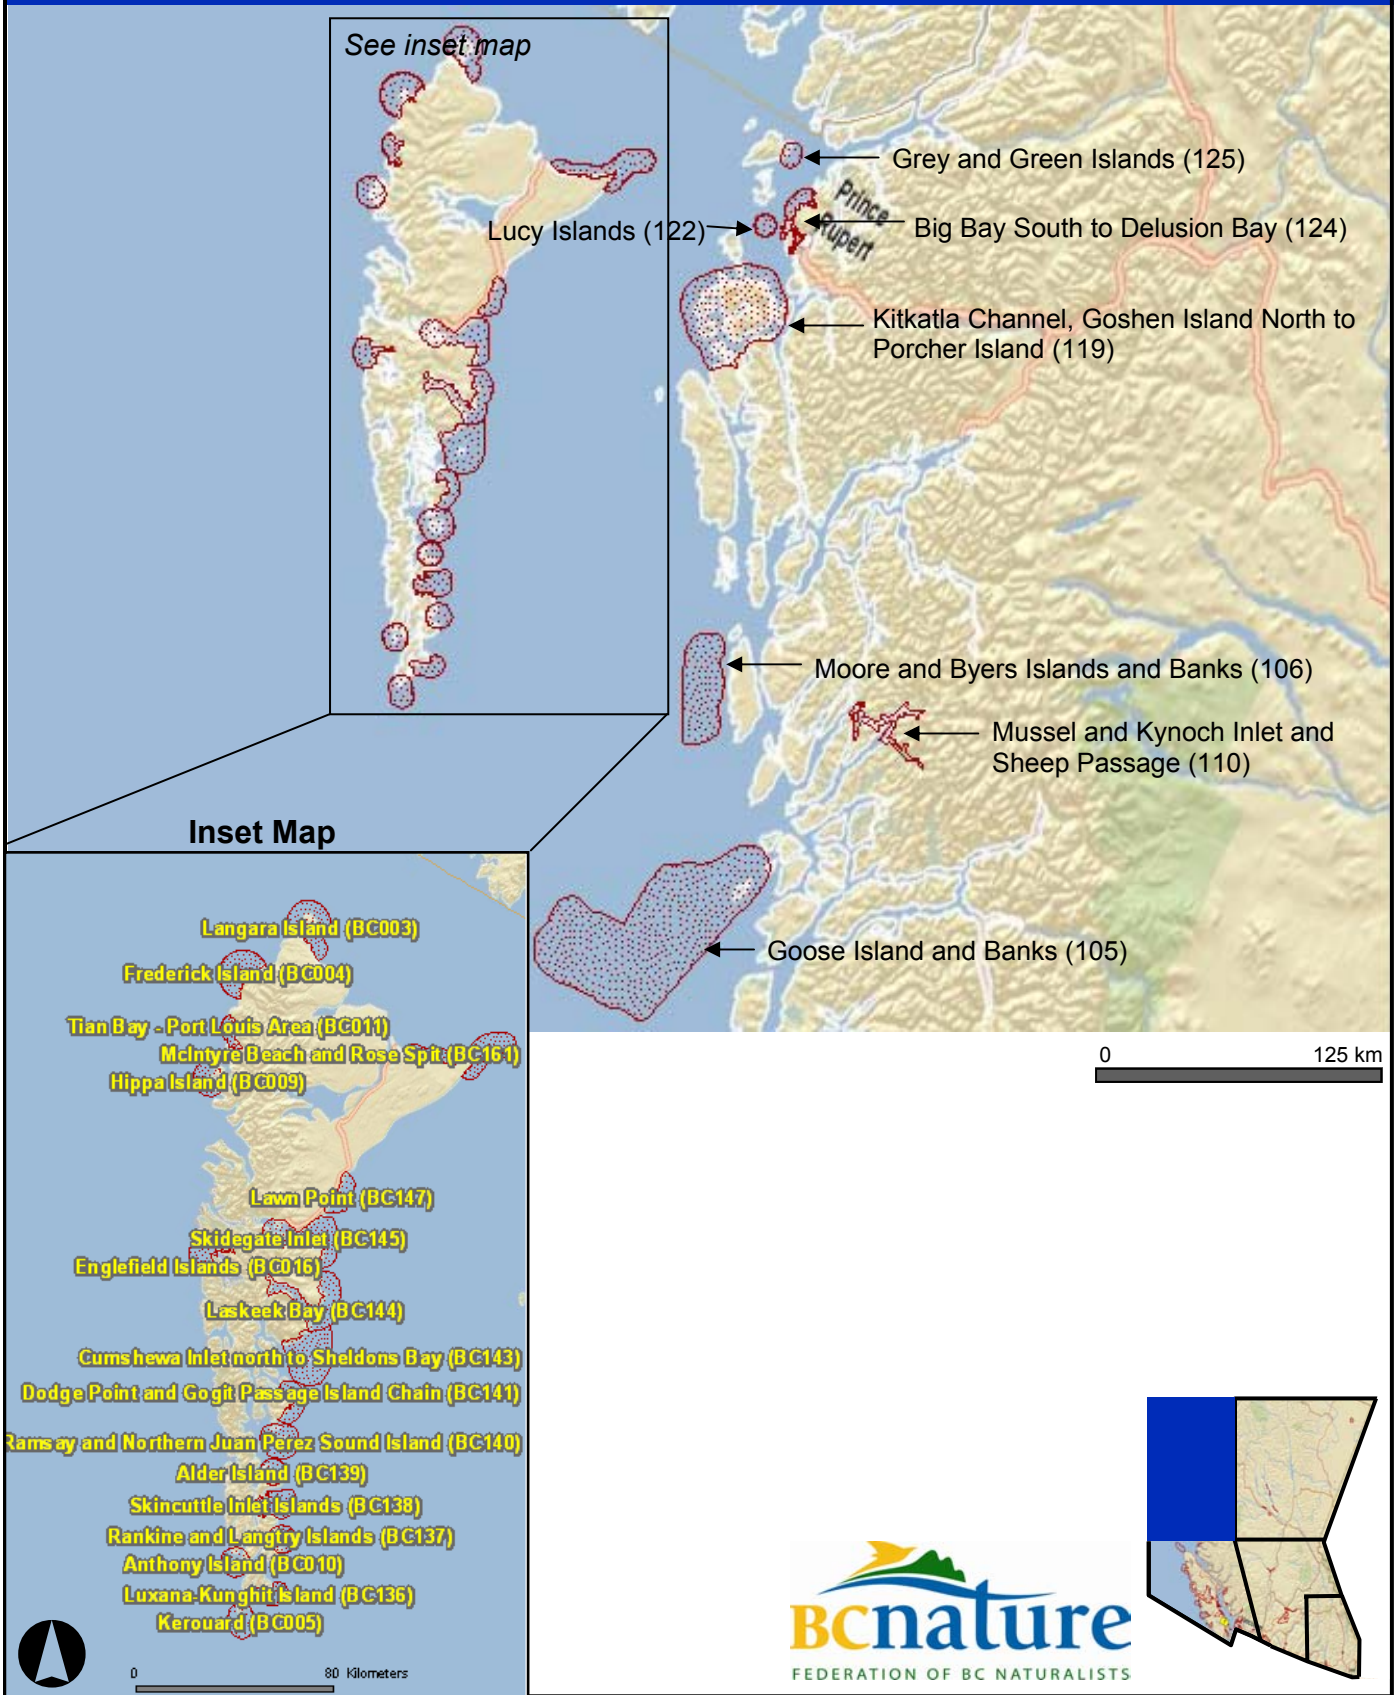

British Columbia Important Bird Areas All Regions

1. North Coast & Haida Gwaii

2. Northern Interior

3. South Coast & Islands

4. Okanagan-Thompson-Central Interior

5. Kootenays

British Columbia Important Bird Areas

1. North Coast & Haida Gwaii

British Columbia Important Bird Areas

2. Northern Interior

0 130 km

British Columbia Important Bird Areas

3. South Coast & Islands

Inset Map

British Columbia Important Bird Areas

4. Okanagan-Thompson-Central Interior

0 115 km

British Columbia Important Bird Areas

5. Kootenays

0 50 km

BCnature
FEDERATION OF BC NATURALISTS