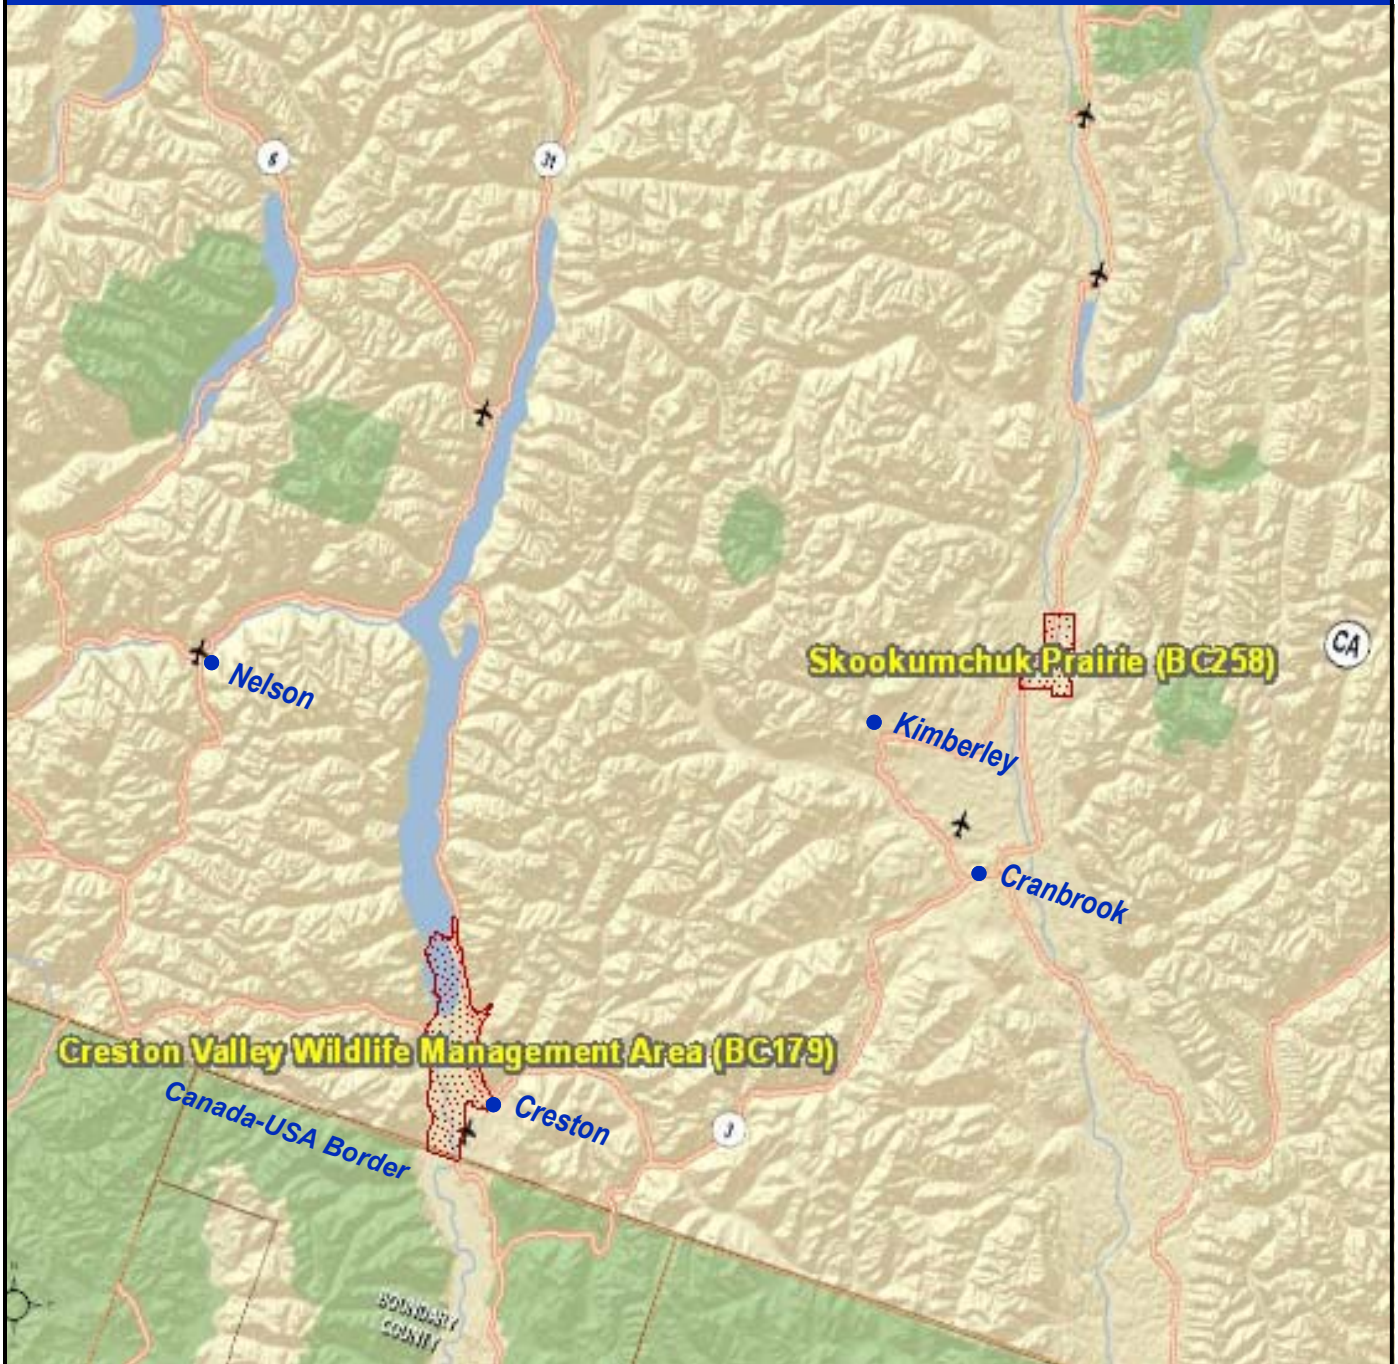

British Columbia Important Bird Areas All Regions

1. North Coast & Haida Gwaii

2. Northern Interior

3. South Coast & Islands

4. Okanagan-Thompson-Central Interior

5. Kootenays

British Columbia Important Bird Areas

1. North Coast & Haida Gwaii

British Columbia Important Bird Areas

2. Northern Interior

0 130 km

British Columbia Important Bird Areas

3. South Coast & Islands

Inset Map

British Columbia Important Bird Areas

4. Okanagan-Thompson-Central Interior

0 115 km

British Columbia Important Bird Areas

5. Kootenays

0 50 km

BCnature
FEDERATION OF BC NATURALISTS