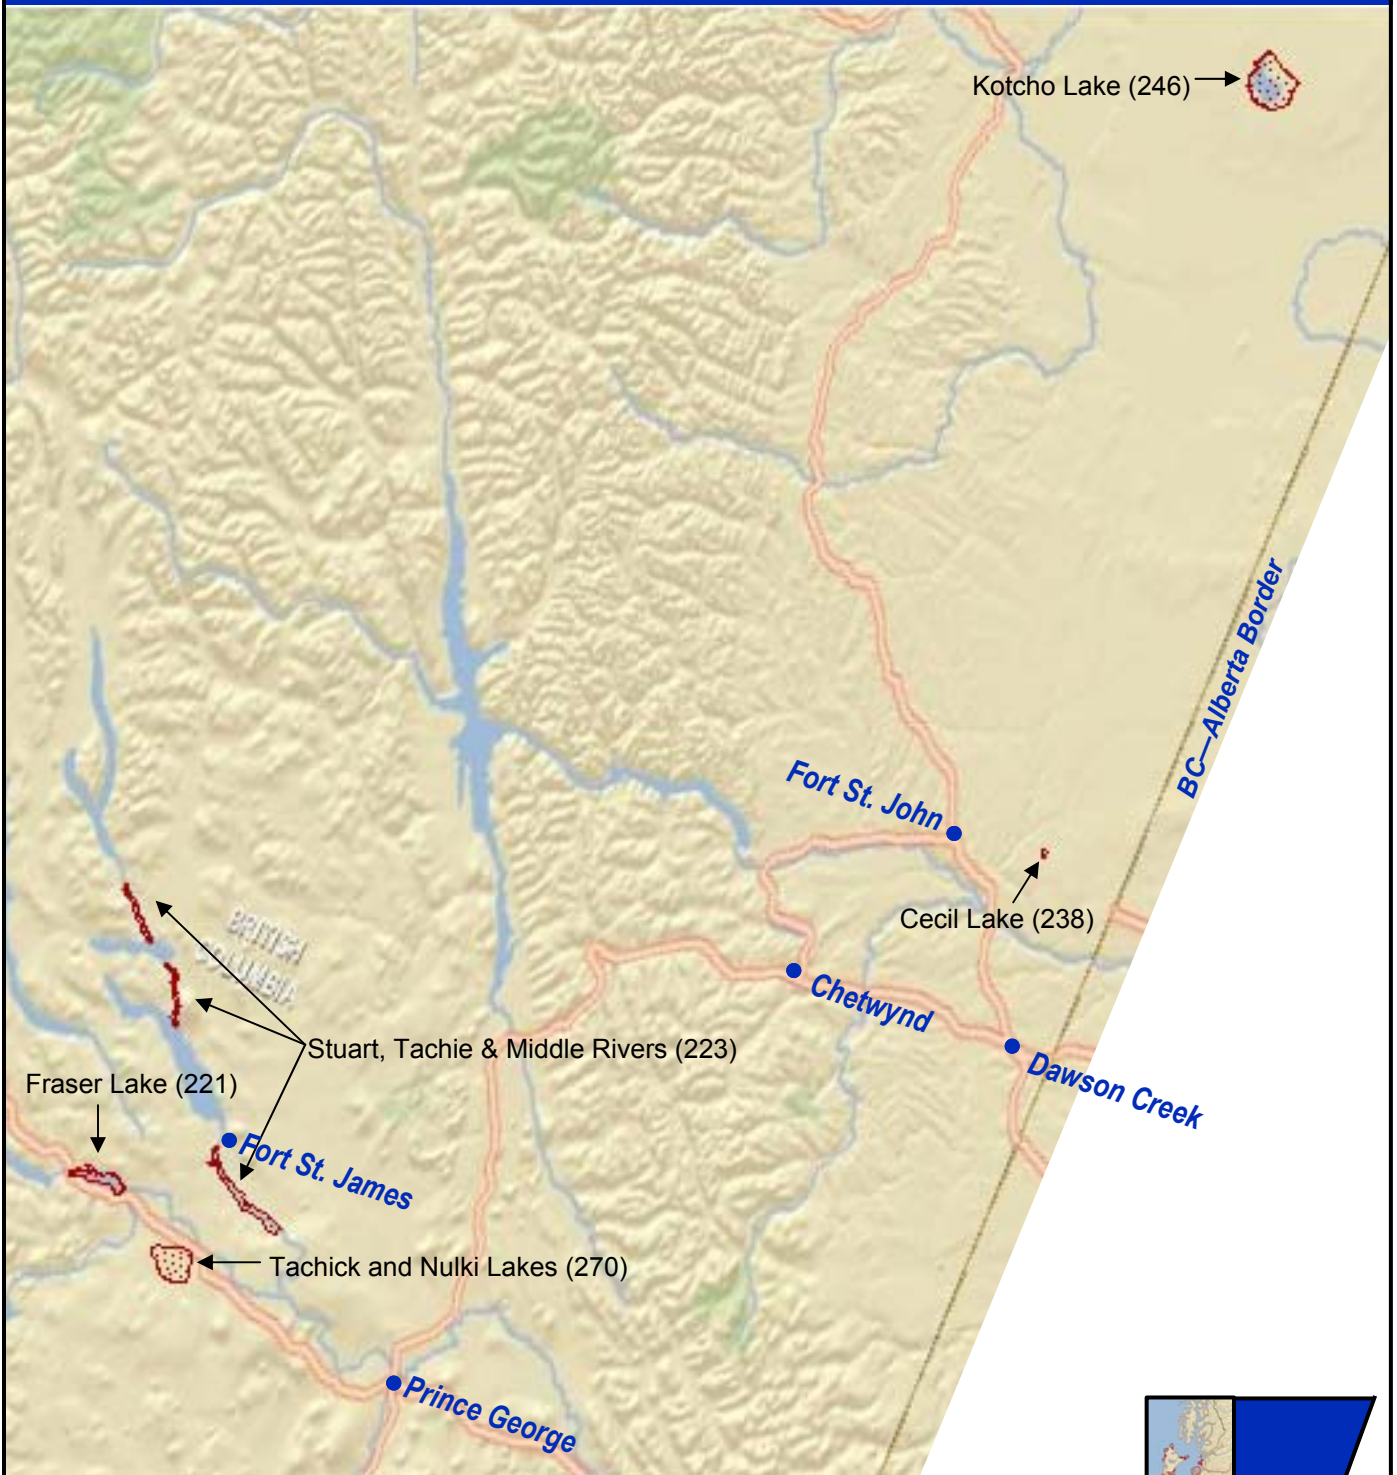

British Columbia Important Bird Areas All Regions

1. North Coast & Haida Gwaii

2. Northern Interior

3. South Coast & Islands

4. Okanagan-Thompson-Central Interior

5. Kootenays

British Columbia Important Bird Areas

1. North Coast & Haida Gwaii

British Columbia Important Bird Areas

2. Northern Interior

0 130 km

British Columbia Important Bird Areas

3. South Coast & Islands

Inset Map

British Columbia Important Bird Areas

4. Okanagan-Thompson-Central Interior

0 115 km

British Columbia Important Bird Areas

5. Kootenays

0 50 km

BCnature
FEDERATION OF BC NATURALISTS