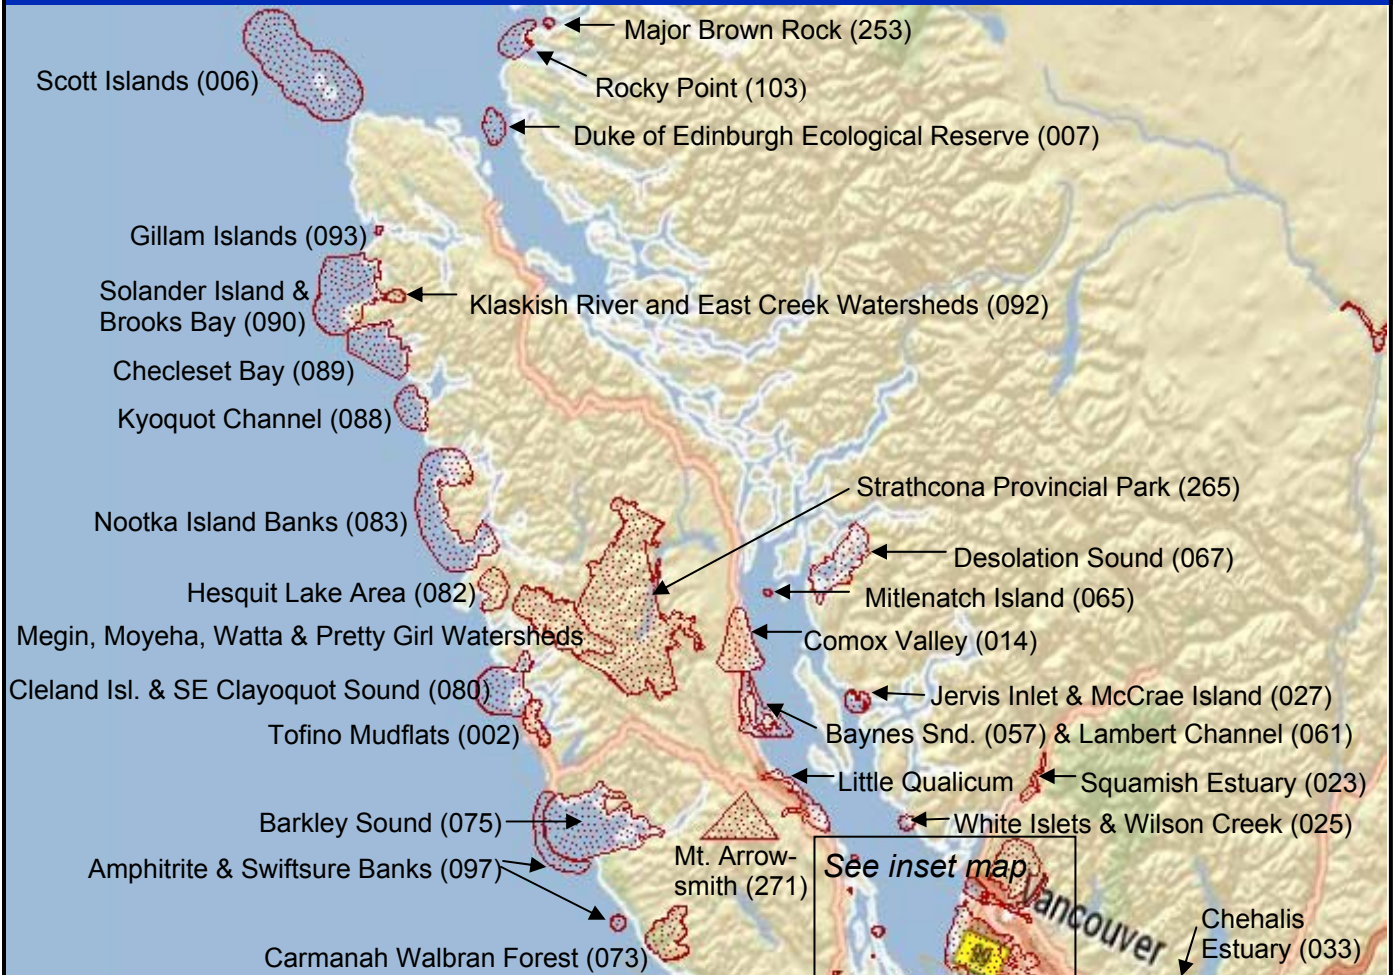

British Columbia Important Bird Areas All Regions

1. North Coast & Haida Gwaii

2. Northern Interior

3. South Coast & Islands

4. Okanagan-Thompson-Central Interior

5. Kootenays

British Columbia Important Bird Areas

1. North Coast & Haida Gwaii

British Columbia Important Bird Areas

2. Northern Interior

0 130 km

British Columbia Important Bird Areas

3. South Coast & Islands

Inset Map

British Columbia Important Bird Areas

4. Okanagan-Thompson-Central Interior

0 115 km

British Columbia Important Bird Areas

5. Kootenays

0 50 km

BCnature
FEDERATION OF BC NATURALISTS