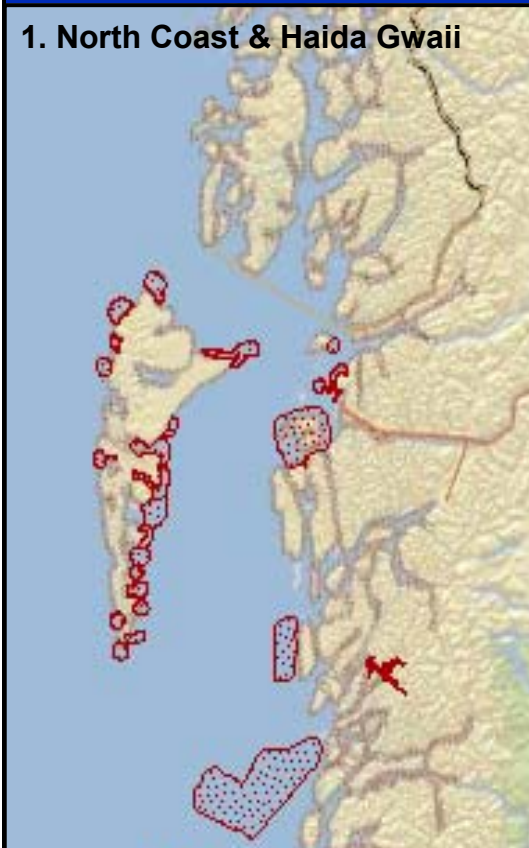

British Columbia Important Bird Areas All Regions

1. North Coast & Haida Gwaii

2. Northern Interior

3. South Coast & Islands

4. Okanagan-Thompson-Central Interior

5. Kootenays

British Columbia Important Bird Areas

1. North Coast & Haida Gwaii

British Columbia Important Bird Areas

2. Northern Interior

0 130 km

British Columbia Important Bird Areas

3. South Coast & Islands

Inset Map

British Columbia Important Bird Areas

4. Okanagan-Thompson-Central Interior

0 115 km

British Columbia Important Bird Areas

5. Kootenays

0 50 km

BCnature
FEDERATION OF BC NATURALISTS