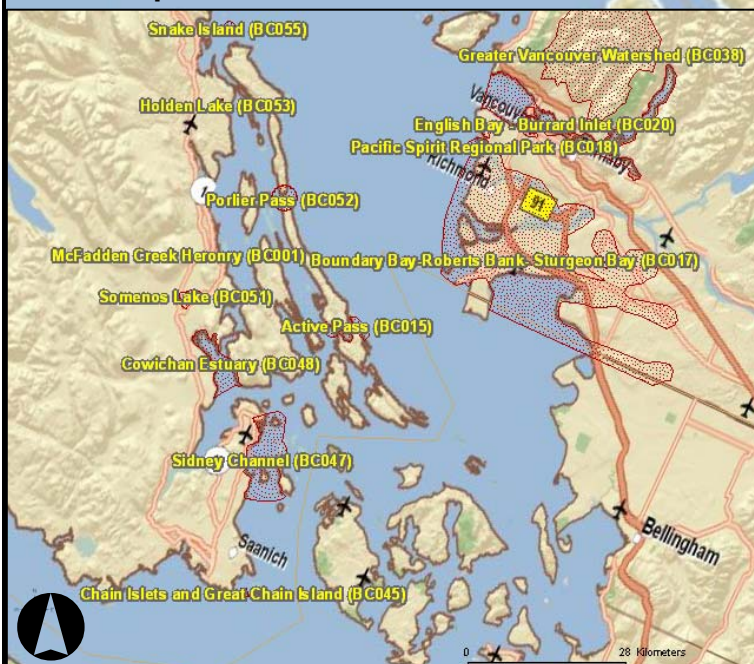

British Columbia Important Bird Areas All Regions

1. North Coast & Haida Gwaii

2. Northern Interior

3. South Coast & Islands

4. Okanagan-Thompson-Central Interior

5. Kootenays

British Columbia Important Bird Areas

1. North Coast & Haida Gwaii

British Columbia Important Bird Areas

2. Northern Interior

0 130 km

British Columbia Important Bird Areas

3. South Coast & Islands

Inset Map

British Columbia Important Bird Areas

4. Okanagan-Thompson-Central Interior

0 115 km

British Columbia Important Bird Areas

5. Kootenays

0 50 km

BCnature
FEDERATION OF BC NATURALISTS